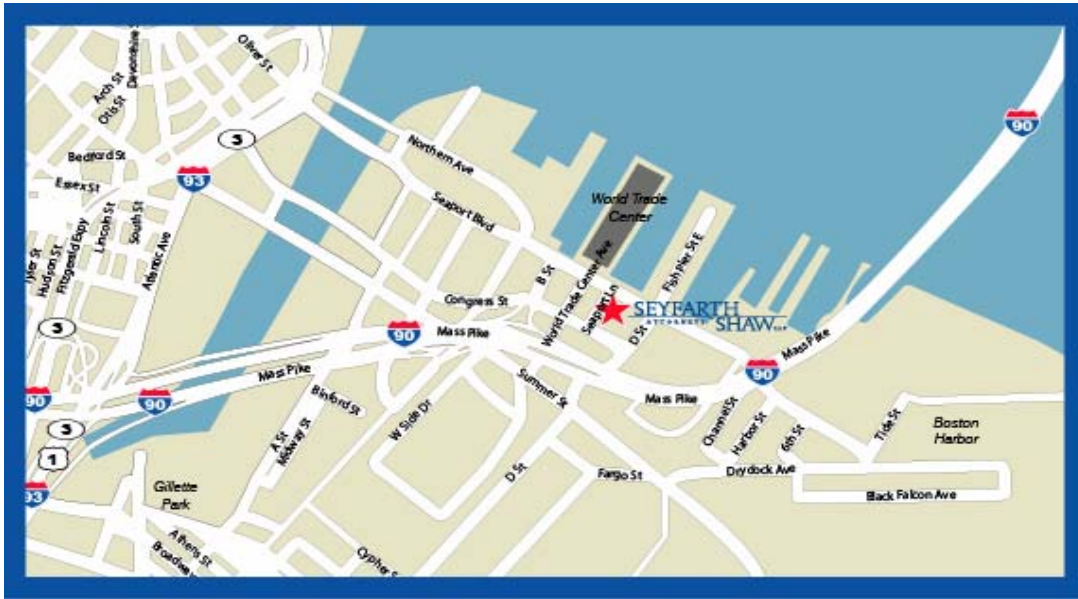

## Boston

Two Seaport Lane  
Suite 300  
World Trade Center East  
(617) 946-4800

**FROM Logan International Airport and Route 1A South:** Follow the signs towards I-90 West - Ted Williams Tunnel. Take the Ted Williams Tunnel/I-90 West to Exit 25 "South Boston". At the top of the ramp proceed straight onto B Street; at the end of B Street, take a right onto Seaport Blvd, the entrance to the garage will be on the right.

**FROM Western Massachusetts via Massachusetts Turnpike:** Follow the Massachusetts Turnpike /Interstate 90 East (towards Logan Airport) to Exit 25 - South Boston (this is the first exit on the right in the tunnel). At the top of the ramp, bear left towards "Seaport Boulevard". At the first set of lights proceed straight onto East Service Road. At the next set of lights, take a right onto Seaport Boulevard. The "Seaport Boulevard" entrance to the Seaport Garage will be ahead on the right.

**FROM Points North via I-93:** Heading southbound on Interstate 93 Boston, take Exit 23 (Purchase Street/South Station). Take the first left onto Congress Street. Take the next left onto Atlantic Avenue. Take the next right onto Seaport Boulevard and follow Seaport Boulevard for approximately .8 miles. The "Seaport Boulevard" entrance to the Seaport Garage will be on the right after the Seaport Boulevard/B Street intersection.

**FROM Points West via Storrow Drive:** Take Storrow Drive East to Leverett Circle and follow signs for Interstate 93 South/Logan Airport. Once on Interstate 93 South, follow directions from "Points North".